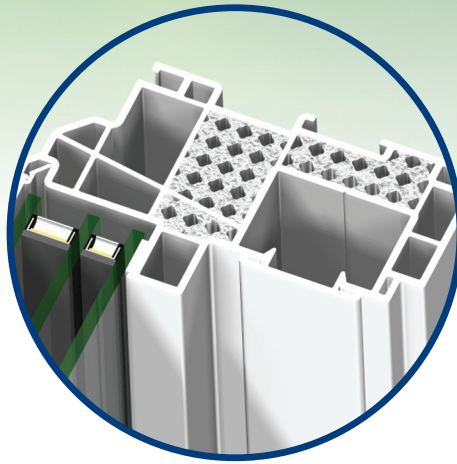

SAVE ENERGY WITH ENERGYCORE™ WINDOWS

THE NEXT GENERATION WINDOW SYSTEM

Now there's a technological vinyl window frame breakthrough that combines with high-performance glass for the most energy-efficient window system available. The new EnergyCore™ Window System uses an innovative, patent-pending, fusion-insulated technology called AirCell™. The result? Virtually no maintenance windows for replacement or new construction projects that exceed Energy Star® performance requirements by up to 50%.

PICTURE WINDOW

AIRCELL™ THERMALLY OPTIMIZED FRAME provides greater efficiency without voids and improves insulating performance 15% better than hollow vinyl window frames

WARM-EDGE INSULATED GLASS unit improves thermal performance and helps reduce condensation

HIGH PERFORMANCE LOWE³ GLASS STANDARD provides optimal solar heat gain control to improve interior comfort and energy savings

PRECISION MITERED FUSION-WELDED CORNERS provide superior structural strength and weather resistance

3-1/4" DEEP WINDOW FRAME for increased rigidity and thermal performance — also ideal for replacement use

FULL WINDOW SYSTEM FAMILY also includes single hung, double hung, double slider, casement and awning windows