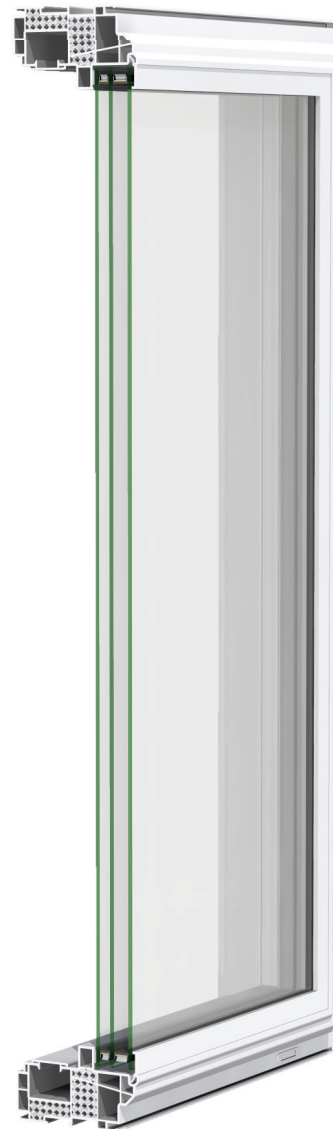

SAVE ENERGY WITH ENERGYCORE™ WINDOWS

THE NEXT GENERATION WINDOW SYSTEM

Now there's a technological vinyl window frame breakthrough that combines with high-performance glass for the most energy-efficient window system available. The new EnergyCore™ Window System uses an innovative, patent-pending, fusion-insulated technology called AirCell™. The result? Virtually no maintenance windows for replacement or new construction projects that exceed Energy Star® performance requirements by up to 50%.

PICTURE WINDOW

AIRCELL™ THERMALLY OPTIMIZED FRAME provides greater efficiency without voids and improves insulating performance 15% better than hollow vinyl window frames

WARM-EDGE INSULATED GLASS unit improves thermal performance and helps reduce condensation

HIGH PERFORMANCE LOWE³ GLASS STANDARD provides optimal solar heat gain control to improve interior comfort and energy savings

PRECISION MITERED FUSION-WELDED CORNERS provide superior structural strength and weather resistance

3-1/4" DEEP WINDOW FRAME for increased rigidity and thermal performance — also ideal for replacement use

FULL WINDOW SYSTEM FAMILY also includes single hung, double hung, double slider, casement and awning windows