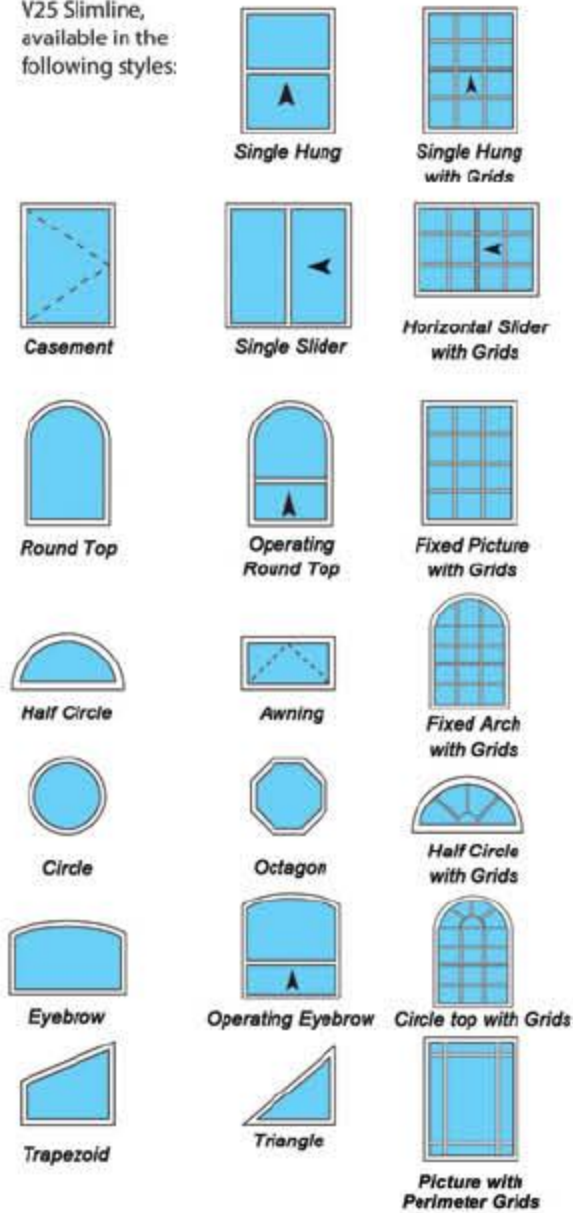

The V25 Slimline Series

- Sleek, low profile frame design increases both your viewing area and light penetration.
- New Construction nailing fin for easy installation. Removal optional.
- 3/4" divided lite grids fit between the layers of glass.
- Full frame depth to fit any standard window jamb.
- 3/4" OA insulated glass utilizing Cardinal Low E 366 double strength glass provides superior thermal and sound insulation.
- Dura Seal® glass utilizes warm edge technology for increased energy savings.
- Multi-chambered, aluminum-reinforced center bar and lift rail for extra strength.
- Heavy duty, stainless steel, constant force balance system allows the sash to remain open in any position.

The V25 Slimline Series Vinyl Windows. Elegant, efficient, and affordable.

The industry's slimmest profile delivers maximum visible glass area

Single Hung | Single Sliding | Picture | Casement & Awning

AmericanWindowSystems.com